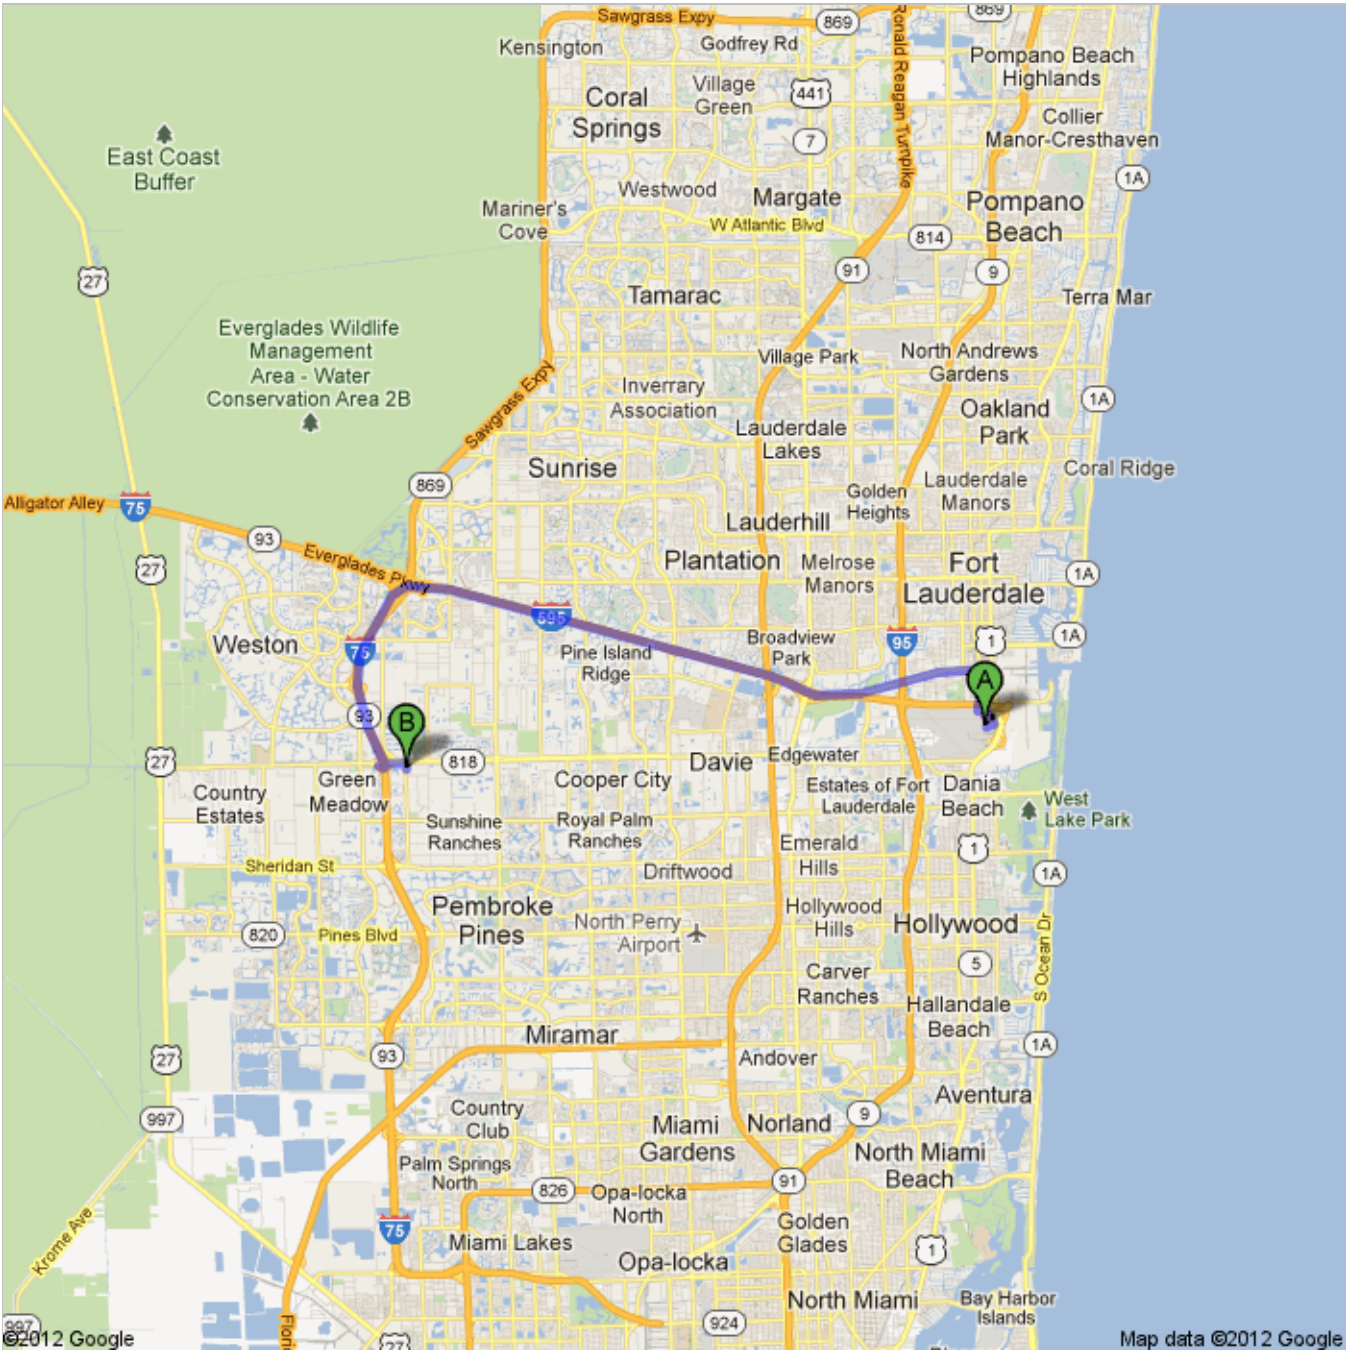

Directions to 4725 SW 148th Ave #202, Davie, FL 33331
20.2 mi – about 27 mins

A Fort Lauderdale-Hollywood International Airport, 100 Aviation Boulevard, Fort Lauderdale, FL 33315

- | | | |
|------------------------------------------------------------------------------------|------------------------------------------------------------------------------------------------------------------|----------------------------|
| | 1. Head east on Old Dixie Hwy toward Fuel Tender Rd
About 2 mins | go 0.6 mi
total 0.6 mi |
|  | 2. Turn left onto Fuel Tender Rd
About 50 secs | go 0.3 mi
total 0.9 mi |
| | 3. Continue onto SW 2nd Ave | go 0.2 mi
total 1.0 mi |
|  | 4. Turn left to stay on SW 2nd Ave
About 2 mins | go 0.7 mi
total 1.7 mi |
|  | 5. Turn left onto FL-84 W
About 2 mins | go 1.4 mi
total 3.1 mi |
|  | 6. Slight right to stay on FL-84 W
About 3 mins | go 1.8 mi
total 4.9 mi |
|  | 7. Keep left at the fork, follow signs for I-595 W/FL-84 W and merge onto I-595 W
About 10 mins | go 9.3 mi
total 14.2 mi |
|  | 8. Take the exit on the left onto I-75 S toward Miami
About 6 mins | go 5.0 mi
total 19.2 mi |
|  | 9. Take exit 13A for Griffin Rd E | go 0.3 mi
total 19.5 mi |
| | 10. Merge onto Griffin Rd
About 52 secs | go 0.6 mi
total 20.1 mi |
|  | 11. Turn right onto SW 148th Ave/Volunteer Rd
Destination will be on the right | go 0.1 mi
total 20.2 mi |

B 4725 SW 148th Ave #202, Davie, FL 33331

These directions are for planning purposes only. You may find that construction projects, traffic, weather, or other events may cause conditions to differ from the map results, and you should plan your route accordingly. You must obey all signs or notices regarding your route.

Map data ©2012 Google

Directions weren't right? Please find your route on maps.google.com and click "Report a problem" at the bottom left.